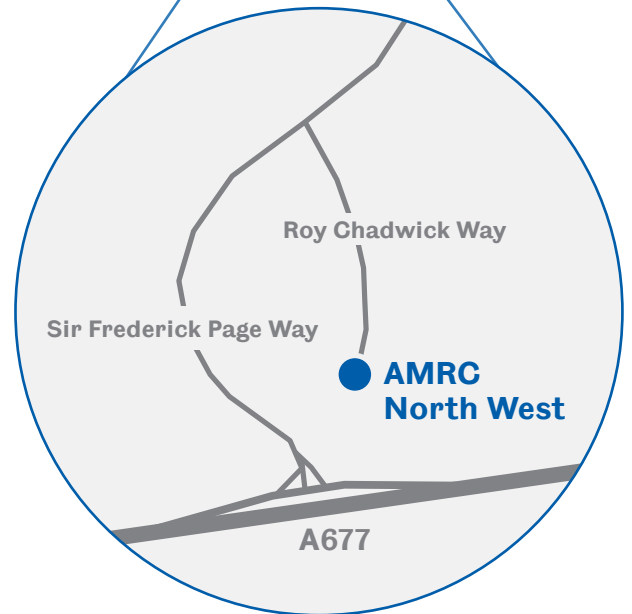

# How to find us

The University  
Of Sheffield.

**AMRC**  
North West

**AMRC North West, Roy Chadwick Way,  
Samlesbury Enterprise Zone,  
Mellor Brook, Blackburn, BB2 7HP**

**Please note older satellite navigation systems  
may not bring you to our site.**

If you use the postcode for Samlesbury Hall, **PR5 0UP**,  
we are approximately 800 yards further up the road on  
the left hand side.

**Travelling from Preston/M6** you turn left and follow  
the road round and turn right onto our access road which  
is located to the rear of the building. Come through the  
automated barrier onto the car park and the entrance  
is to the front of the building.

**From Blackburn** turn right at the traffic lights and  
right onto our link road.

- There is ample car parking at the side of the site, including **electric charge points** if required.
- **On arrival, please sign in at reception** where your host will meet you.