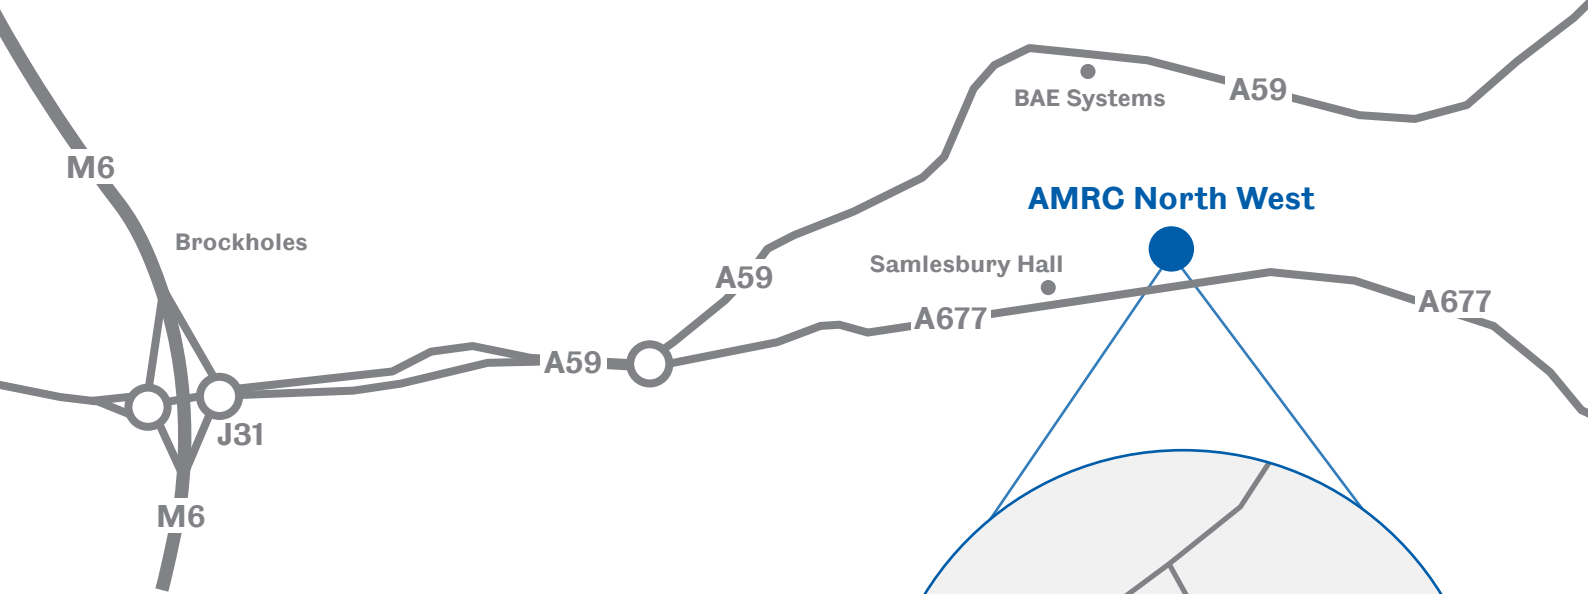

# How to find us

The University  
Of Sheffield.

**AMRC**  
North West

**AMRC North West, Roy Chadwick Way,  
Samlesbury Enterprise Zone,  
Mellor Brook, Blackburn, BB2 7HP**

**Please note older satellite navigation systems  
may not bring you to our site.**

If you use the postcode for Samlesbury Hall, **PR5 0UP**,  
we are approximately 800 yards further up the road on  
the left hand side.

**Travelling from Preston/M6** you turn left and follow  
the road round and turn right onto our access road which  
is located to the rear of the building. Come through the  
automated barrier onto the car park and the entrance  
is to the front of the building.

**From Blackburn** turn right at the traffic lights and  
right onto our link road.

- There is ample car parking at the side of the site, including **electric charge points** if required.
- **On arrival, please sign in at reception** where your host will meet you.